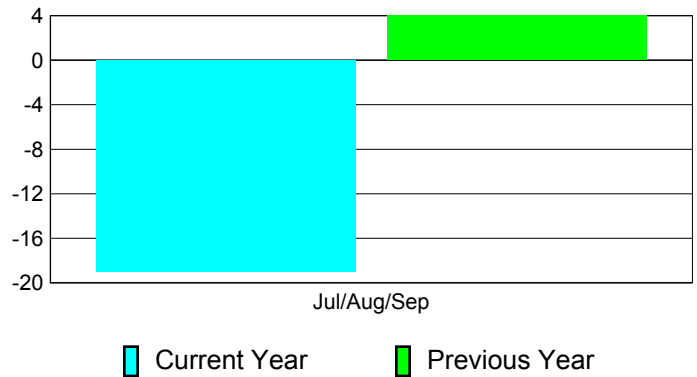

Comparison of Membership Gain/Loss

Current Year Compared to the Previous Year