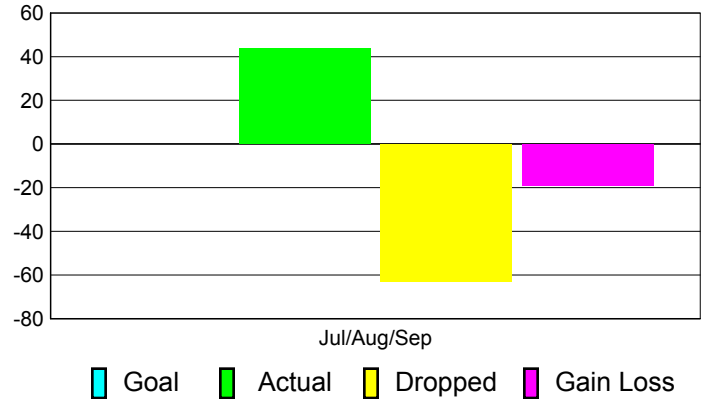

Membership Results 2011-2012

Goal, New, Dropped, Gain/Loss