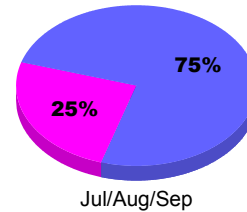

YTD Status Quo Clubs 2011-2012

Status Quo Clubs Compared to Status Quo Members

Legend: Status Quo Clubs (Cyan), Total Status Quo Members (Green)

MEMBERSHIP

Membership Results
2011-2012

Membership
2010-2011

Month	Net Memb Goal	Actual New Memb	Actual Dropped Memb	Gain/Loss of Memb	Gain/Loss of Memb
Jul/Aug/Sep		1	0	1	-1
Totals		1	0	1	-1

Membership Results 2011-2012

Goal, New, Dropped, Gain/Loss

Legend: Goal (Cyan), Actual (Green), Dropped (Yellow), Gain Loss (Magenta)

Comparison of Membership Gain/Loss

Current Year Compared to the Previous Year

Legend: Current Year (Cyan), Previous Year (Green)

Gender Comparison 2011-2012

Jul/Aug/Sep

Legend: Male (Blue), Female (Magenta)