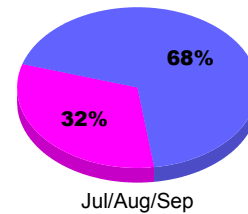

Gender Comparison 2011-2012